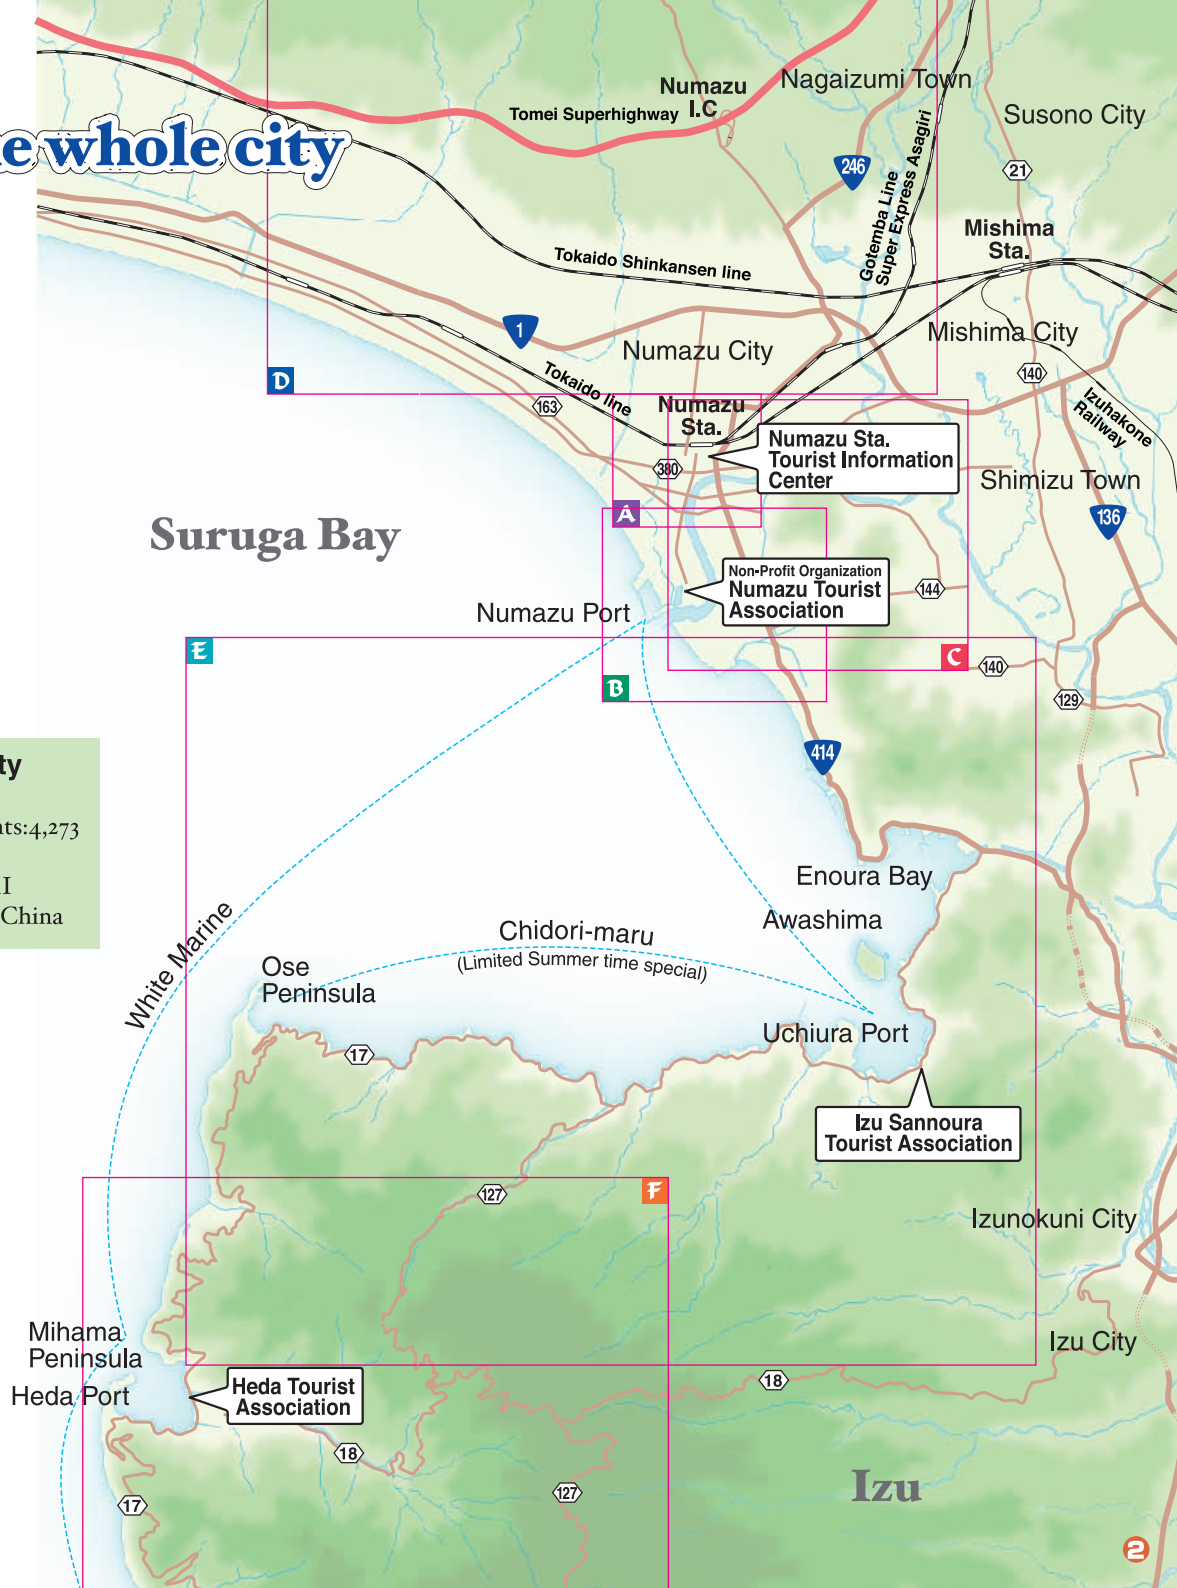

Map of the whole city

Profile of the city
 Population: 210,737
 Number of foreign residents: 4,273
 Area: 187,10 km²
 Sister City: Kalamazoo, MI
 Friend City: Gakuyo City, China